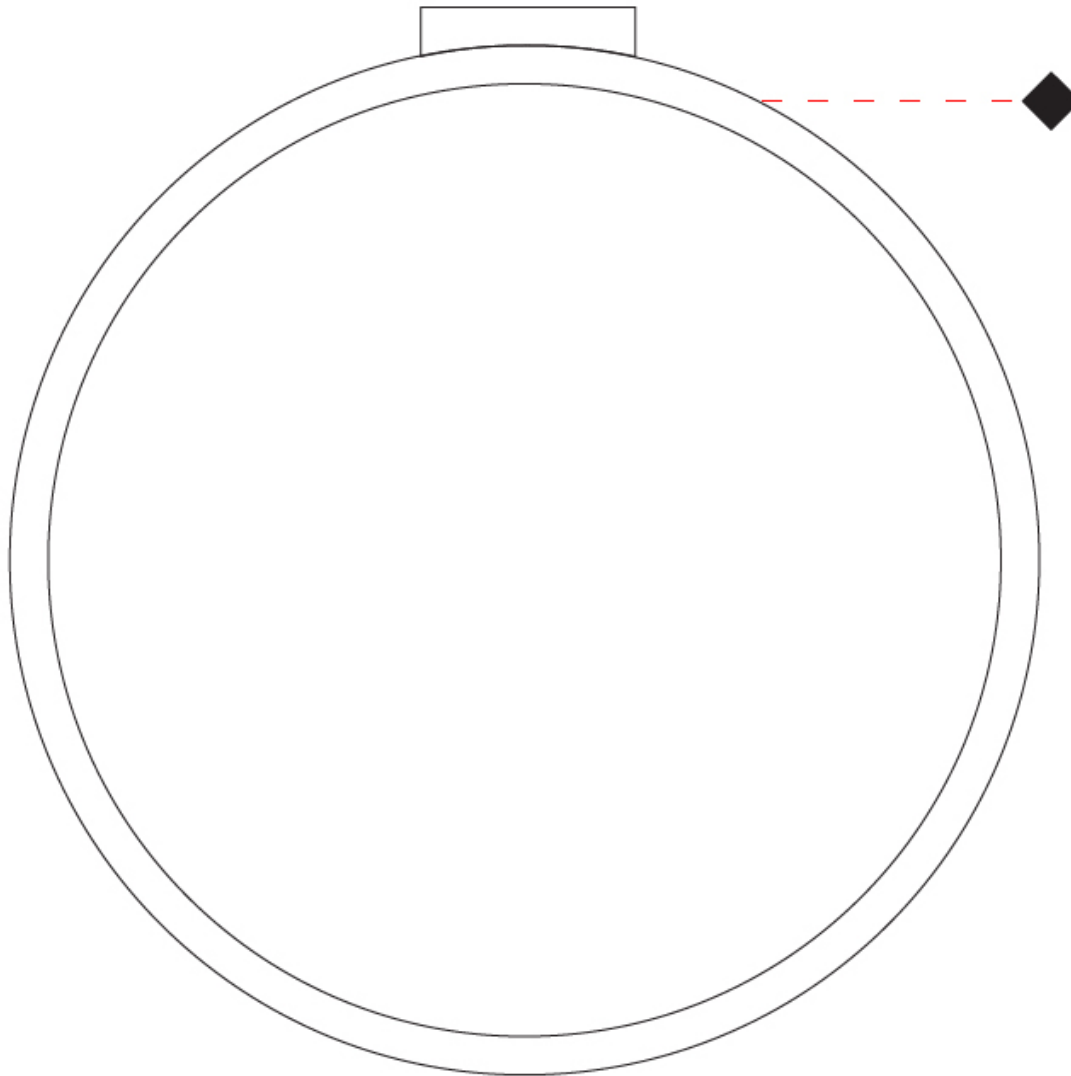

D32017-

PROJECT _____

TYPE _____

SPECIFIER _____

QUANTITY _____

DATE _____

D